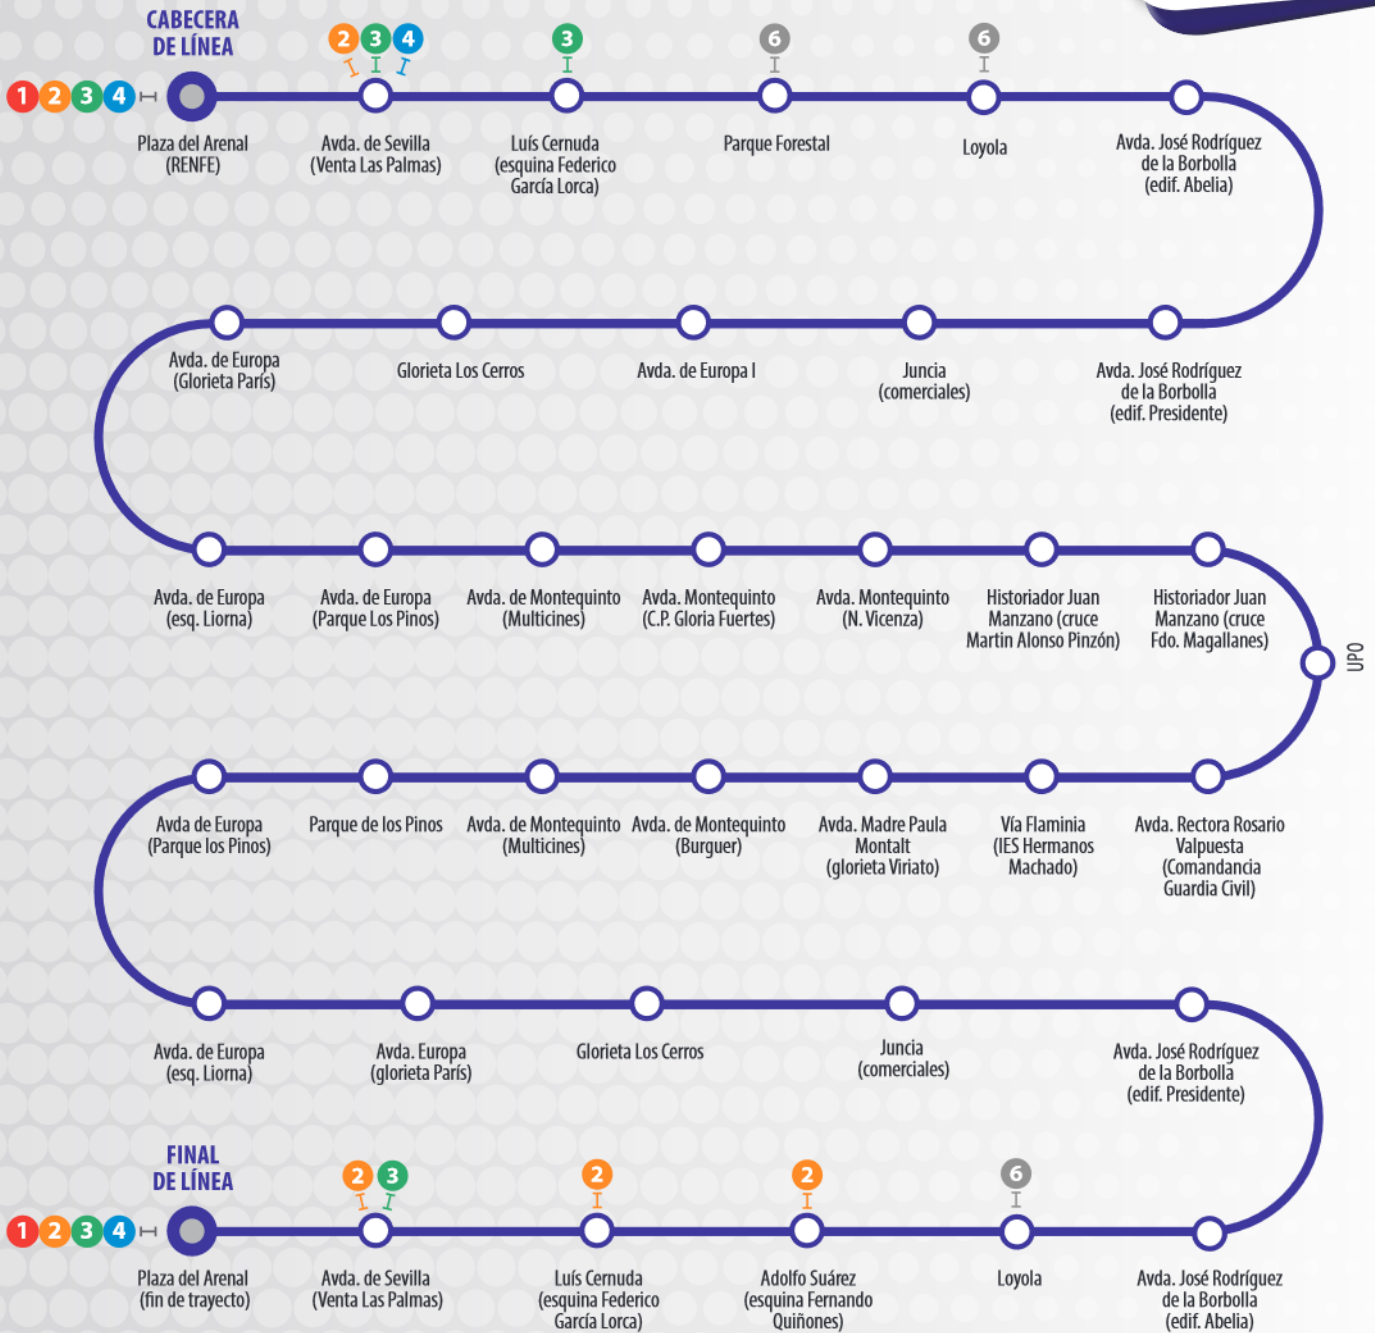

AUTOBUSES URBANOS DOS HERMANAS

TIPO DE DÍA	SALIDA DE CABECERA
LUNES A VIERNES	7:00, 7:30, 8:00, 8:30, 9:00, 9:30, 10:00, 10:30, 11:00, 11:30, 12:00, 12:30, 13:00, 13:30, 14:00, 14:30, 15:00, 15:30, 16:00, 16:30, 17:00, 17:30, 18:00, 18:30, 19:00, 19:30, 20:00, 20:30, 21:00, 21:30
SÁBADOS	8:00, 9:00, 10:00, 11:00, 12:00, 13:00, 14:00, 15:00, 16:00, 17:00, 18:00, 19:00, 20:00, 21:00, 22:00, 23:00, 0:00
DOMINGOS Y FESTIVOS	9:00, 11:15, 13:00, 15:15, 17:00, 19:15, 21:30

Horarios disponibles desde el 01/09/2021

AUTOBUSES URBANOS
DOS HERMANAS

📍 www.urbanosdoshermanas.es
✉ info@urbanosdoshermanas.es
☎ 902 25 70 25