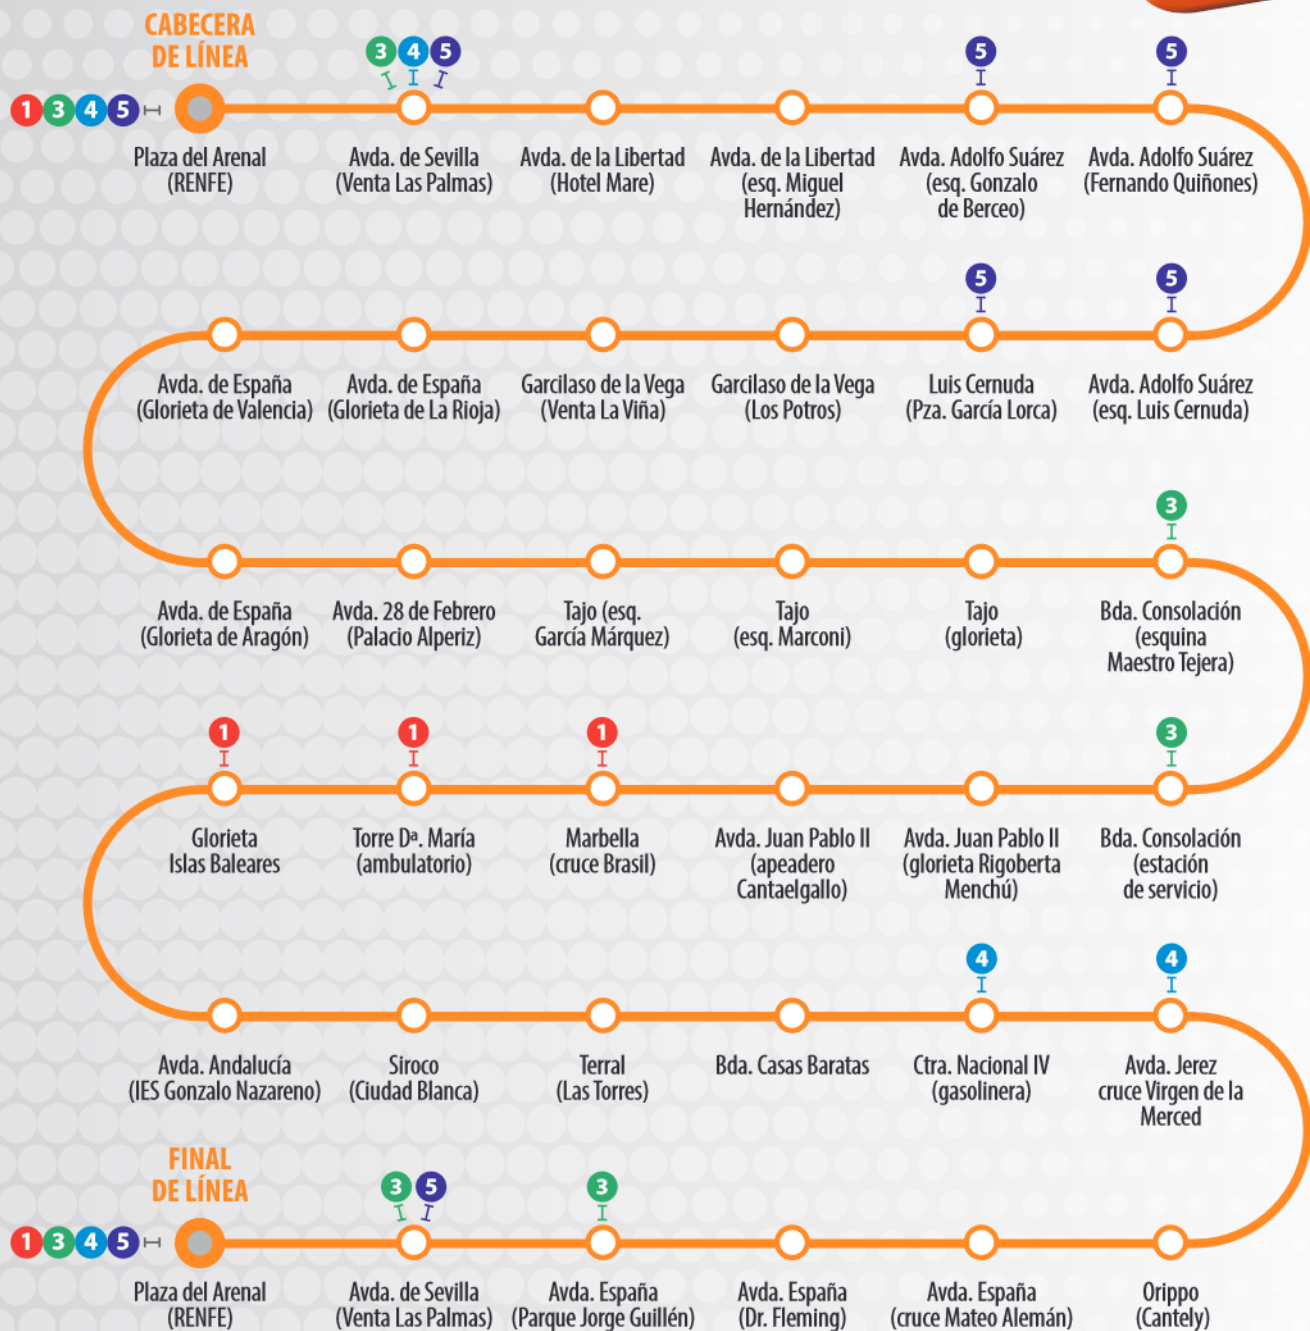

AUTOBUSES URBANOS DOS HERMANAS

TIPO DE DÍA	SALIDA DE CABECERA
LUNES A VIERNES	7:00, 8:00, 9:00, 10:00, 11:00, 12:00, 13:00, 14:00, 15:00, 16:00, 17:00, 18:00, 19:00, 20:00, 21:00, 22:00
SÁBADOS	7:00, 8:00, 9:00, 10:00, 11:00, 12:00, 13:00, 14:00, 15:00, 16:00, 17:00, 18:00, 19:00, 20:00, 21:00, 22:00, 23:00, 0:00
DOMINGOS Y FESTIVOS	9:00, 10:00, 11:00, 12:00, 13:00, 14:00, 15:00, 16:00, 17:00, 18:00, 19:00, 20:00, 21:00, 22:00

Horarios disponibles desde el 01/09/2021

AUTOBUSES URBANOS
DOS HERMANAS

📍 www.urbanosdoshermanas.es
✉ info@urbanosdoshermanas.es
☎ 902 25 70 25