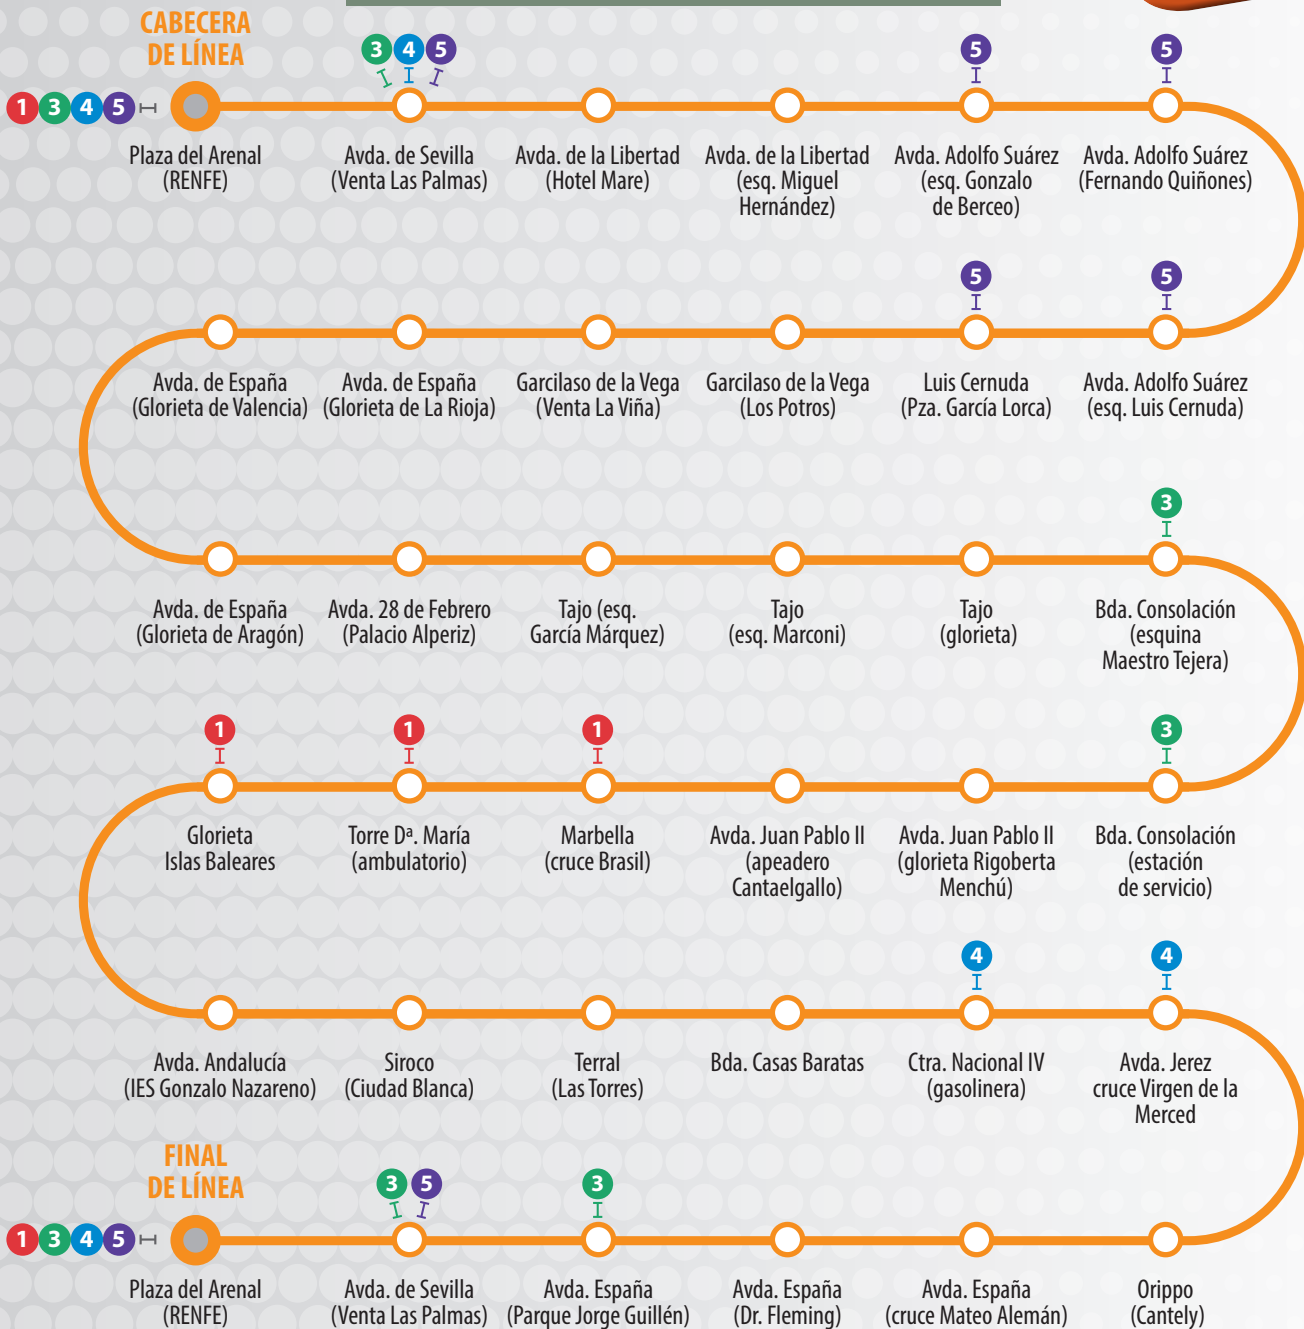

AUTOBUSES URBANOS DOS HERMANAS

L2

¡ATENCIÓN! HORARIOS VÁLIDOS PARA LA TEMPORADA DE VERANO (JULIO Y AGOSTO)

TIPO DE DÍA	SALIDA DE CABECERA
LUNES A VIERNES	07:00, 08:00, 09:00, 10:00, 11:00, 12:00, 13:00, 14:00, 15:00, 16:00, 17:00, 18:00, 19:00, 20:00, 21:00, 22:00
SÁBADOS	07:00, 08:00, 09:00, 10:00, 11:00, 12:00, 13:00, 14:00, 15:00, 16:00, 17:00, 18:00, 19:00, 20:00, 21:00, 22:00, 23:00, 00:00
DOMINGOS Y FESTIVOS	09:00, 10:00, 11:00, 12:00, 13:00, 14:00, 15:00, 16:00, 17:00, 18:00, 19:00, 20:00, 21:00, 22:00