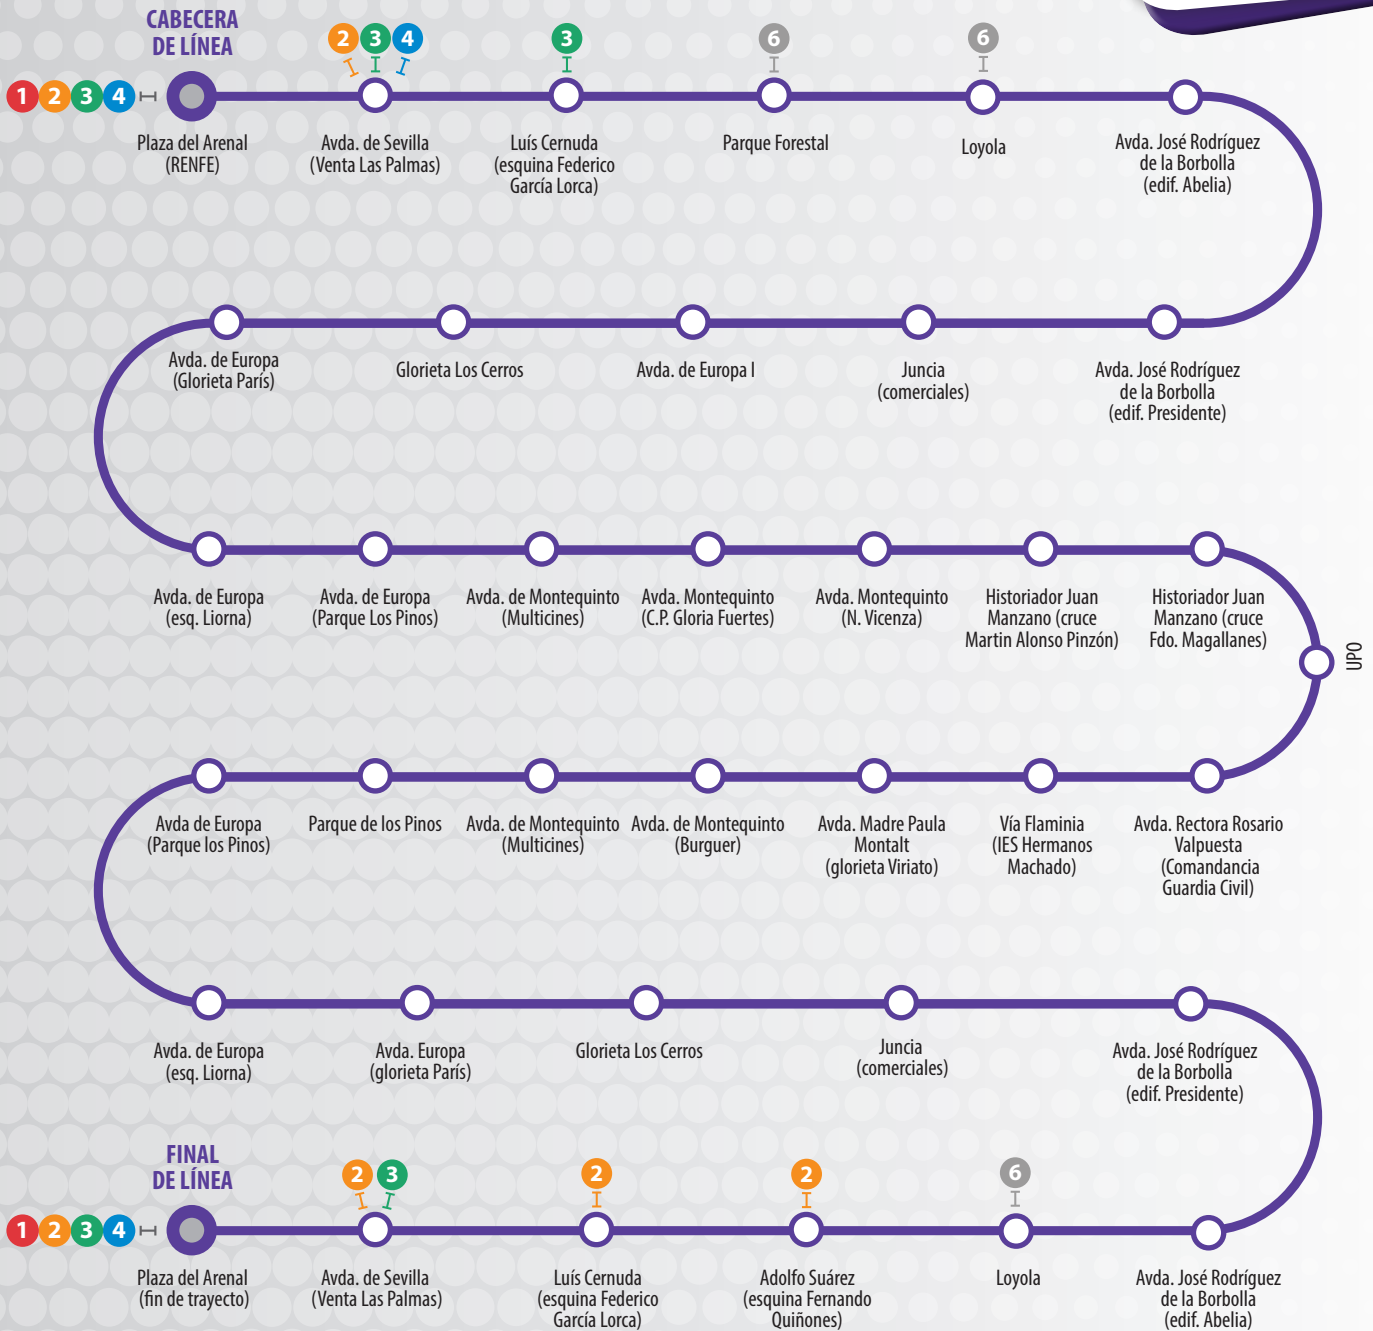

AUTOBUSES URBANOS DOS HERMANAS

L5

TIPO DE DÍA	SALIDA DE CABECERA
LUNES A VIERNES	7:00, 7:30, 8:00, 8:30, 9:00, 9:30, 10:00, 10:30, 11:00, 11:30, 12:00, 12:30, 13:00, 13:30, 14:00, 14:30, 15:00, 15:30, 16:00, 16:30, 17:00, 17:30, 18:00, 18:30, 19:00, 19:30, 20:00, 20:30, 21:00, 21:30
SÁBADOS	8:00, 9:00, 10:00, 11:00, 12:00, 13:00, 14:00, 15:00, 16:00, 17:00, 18:00, 19:00, 20:00, 21:00, 22:00, 23:00, 0:00
DOMINGOS Y FESTIVOS	9:00, 11:15, 13:00, 15:15, 17:00, 19:15, 21:30

Horarios disponibles desde el 01/09/2021

AUTOBUSES URBANOS
DOS HERMANAS

📍 www.urbanosdoshermanas.es
✉ info@urbanosdoshermanas.es
☎ 902 25 70 25